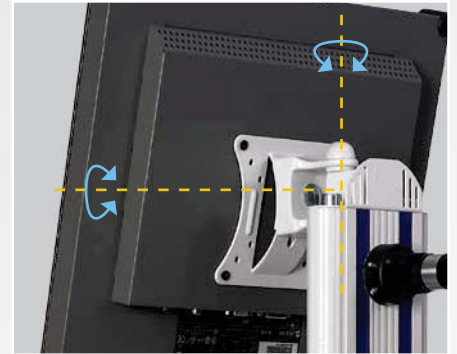

ENDOSCOPIC FURNITURE COMPACT TROLLEY

YOUR ENDOSCOPIC EQUIPMENT IN THE MINIMUM SPACE

- Sleek and elegant
- Light design
- Easy to handle

OPTOMIC®

producing quality

Compact and versatile trolley with monitor support, specially designed for your endoscopic equipment using minimum space.
The perfect complement for everyday endoscopic procedures.

ENDOSCOPIC FURNITURE **COMPACT TROLLEY**

FIBERSCOPE HOLDER

CAMERA HEAD SUPPORT

MULTIDIRECTIONAL MOVEMENT

- Adjustable tray; additional tray available.
- Multidirectional flat monitor support.
- Mounting system VESA 50x50, VESA 75x75 and VESA 100x100.
- Four wheels, two with brakes.
- Total height: 1,37m.
- Back handle for easy maneuvering.
- Optional support for flexible endoscope.